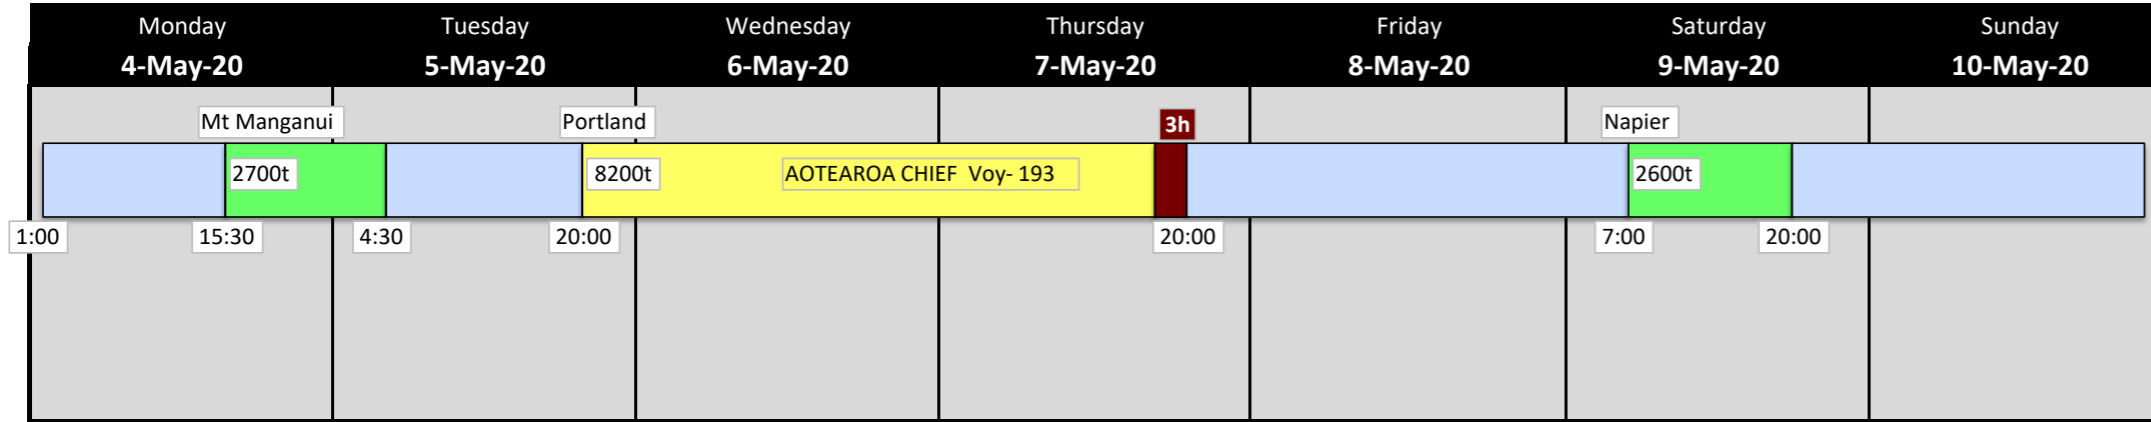

Golden bay Cement ship schedule

MV Aotearoa Chief
CB Marsden Bay

publication date: 4/05/2020 11:15
Master MVAC: Graeme Bird
Master CBMB: TBC
CBMB Main tug: TBC

Reason for publication: General update

CBMB Assist tug: TBC

Key	
loading	vessel connected up receiving cement
unloading	vessel connected up discharging cement
tidal wait	vessel stationary waiting for tidal window
at sea	travelling at sea & tie and untie time included
Not active/delay	vessel stationary waiting / not active

06:00 - 08:00hrs
18:00 - 20:00hrs
Portland shift changeover.