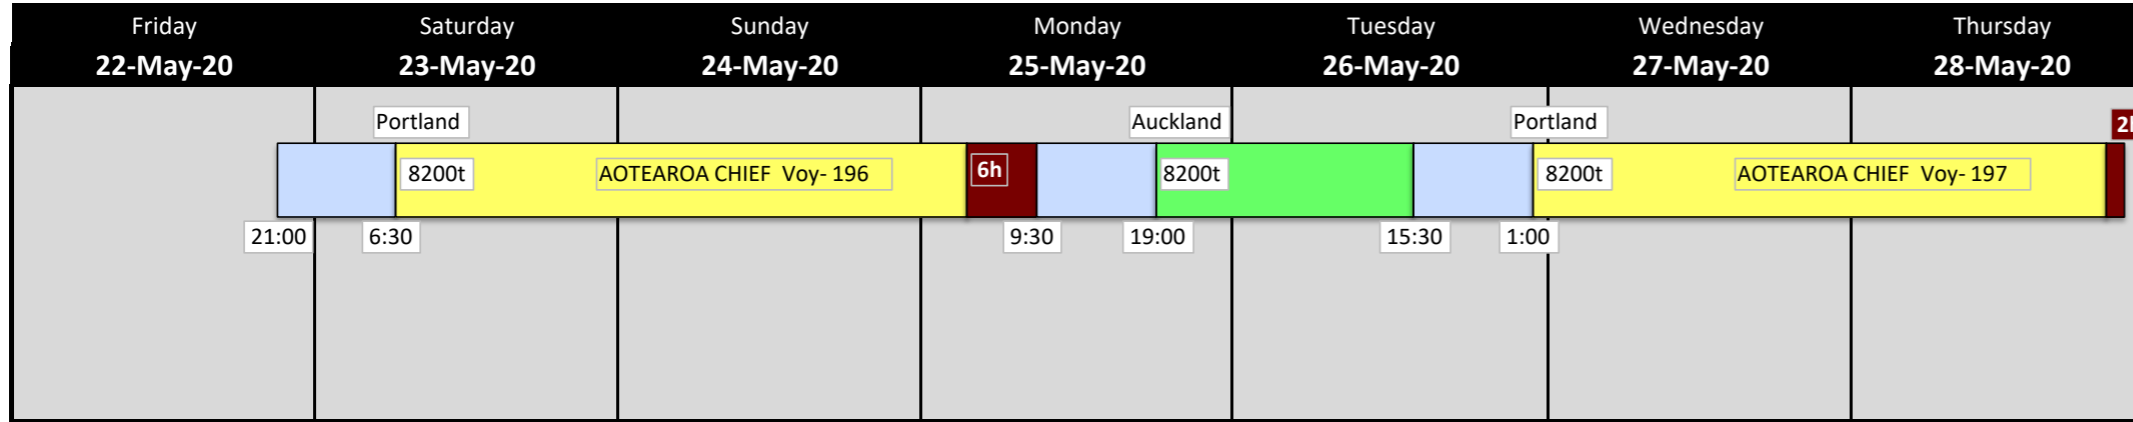

06:00 - 08:00hrs
18:00 - 20:00hrs

Portland shift changeover.