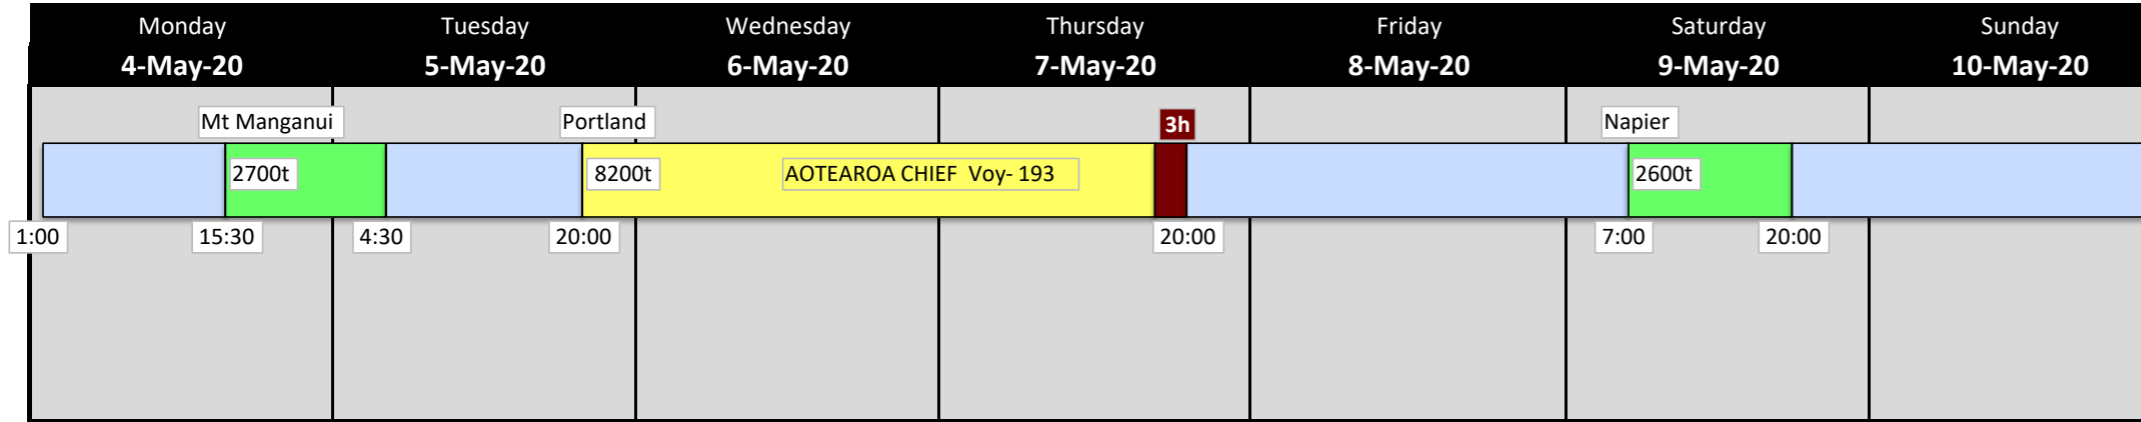

Golden bay Cement ship schedule

MV Aotearoa Chief
CB Marsden Bay

publication date: 4/05/2020 11:10
Master MVAC: Graeme Bird
Master CBMB: TBC
CBMB Main tug: TBC

Reason for publication: General update

CBMB Assist tug: TBC

Key	
loading	vessel connected up receiving cement
unloading	vessel connected up discharging cement
tidal wait	vessel stationary waiting for tidal window
at sea	travelling at sea & tie and untie time included
Not active/delay	vessel stationary waiting / not active

06:00 - 08:00hrs
18:00 - 20:00hrs

Portland shift changeover.