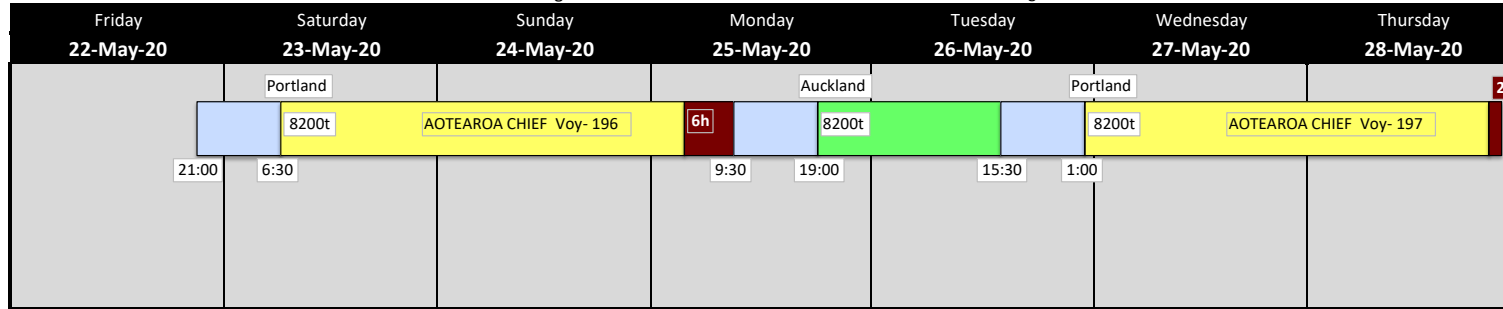

06:00 - 08:00hrs  
18:00 - 20:00hrs

Portland shift changeover.