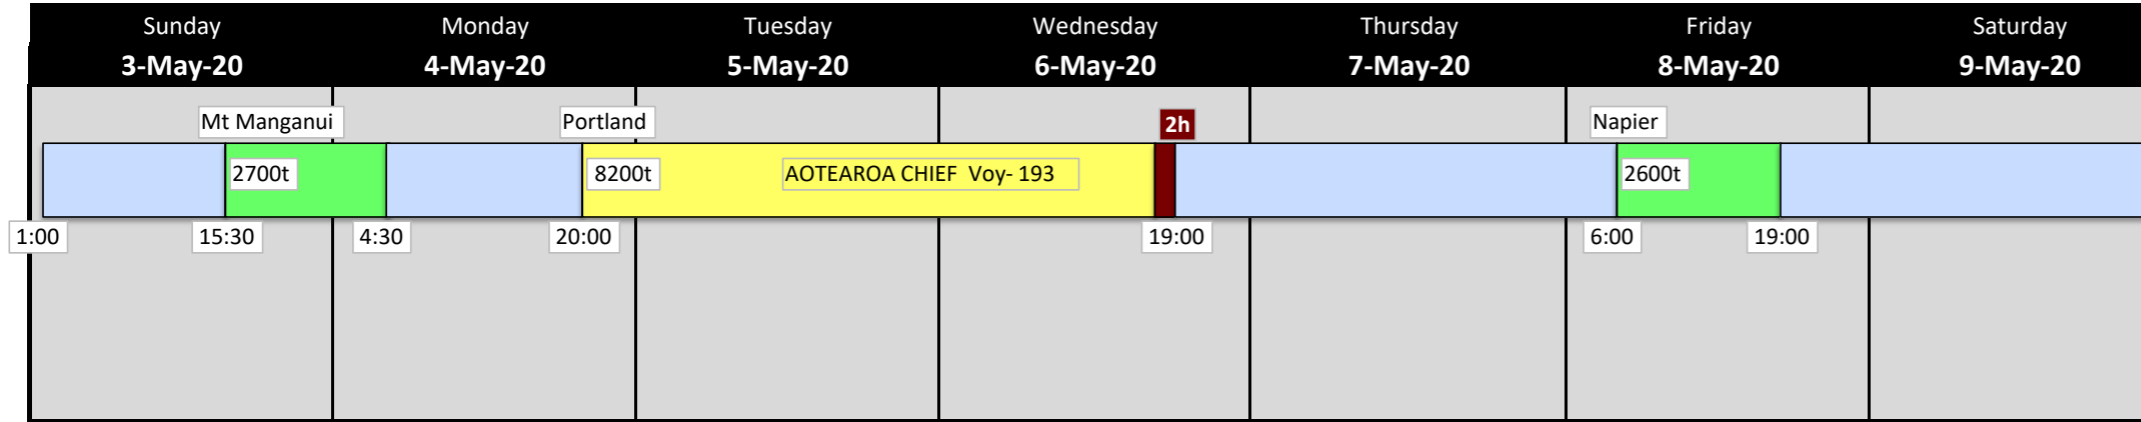

Golden bay Cement ship schedule

MV Aotearoa Chief
CB Marsden Bay

publication date: 4/05/2020 10:16
Master MVAC: Graeme Bird
Master CBMB: TBC
CBMB Main tug: TBC

Reason for publication: General update

CBMB Assist tug: TBC

Key	
loading	vessel connected up receiving cement
unloading	vessel connected up discharging cement
tidal wait	vessel stationary waiting for tidal window
at sea	travelling at sea & tie and untie time included
Not active/delay	vessel stationary waiting / not active

06:00 - 08:00hrs
18:00 - 20:00hrs
Portland shift changeover.