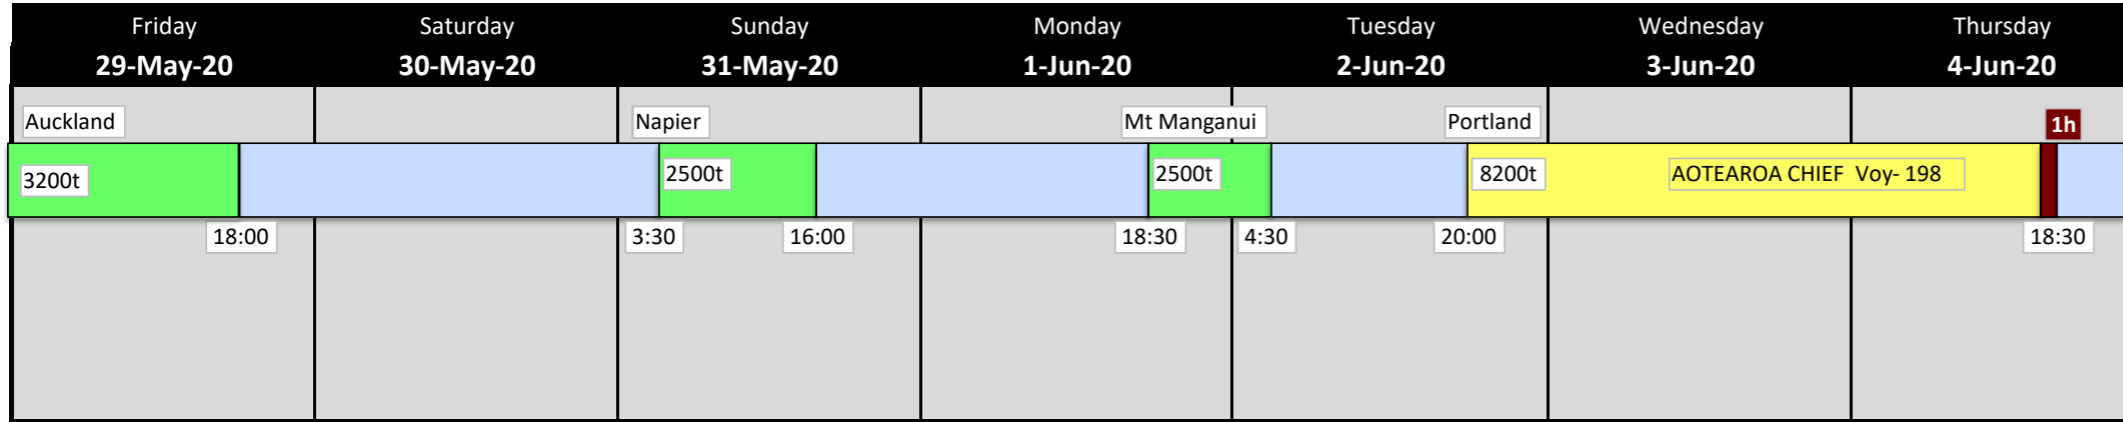

Tauranga port congestion

Master CBMB

TBC

CBMB Main tug:

TBC

CBMB Assist tug:

TBC

Key	
loading	vessel connected up receiving cement
unloading	vessel connected up discharging cement
tidal wait	vessel stationary waiting for tidal window
at sea	travelling at sea & tie and untie time included
Not active/delay	vessel stationary waiting / not active

06:00 - 08:00hrs
18:00 - 20:00hrs

Portland shift changeover.